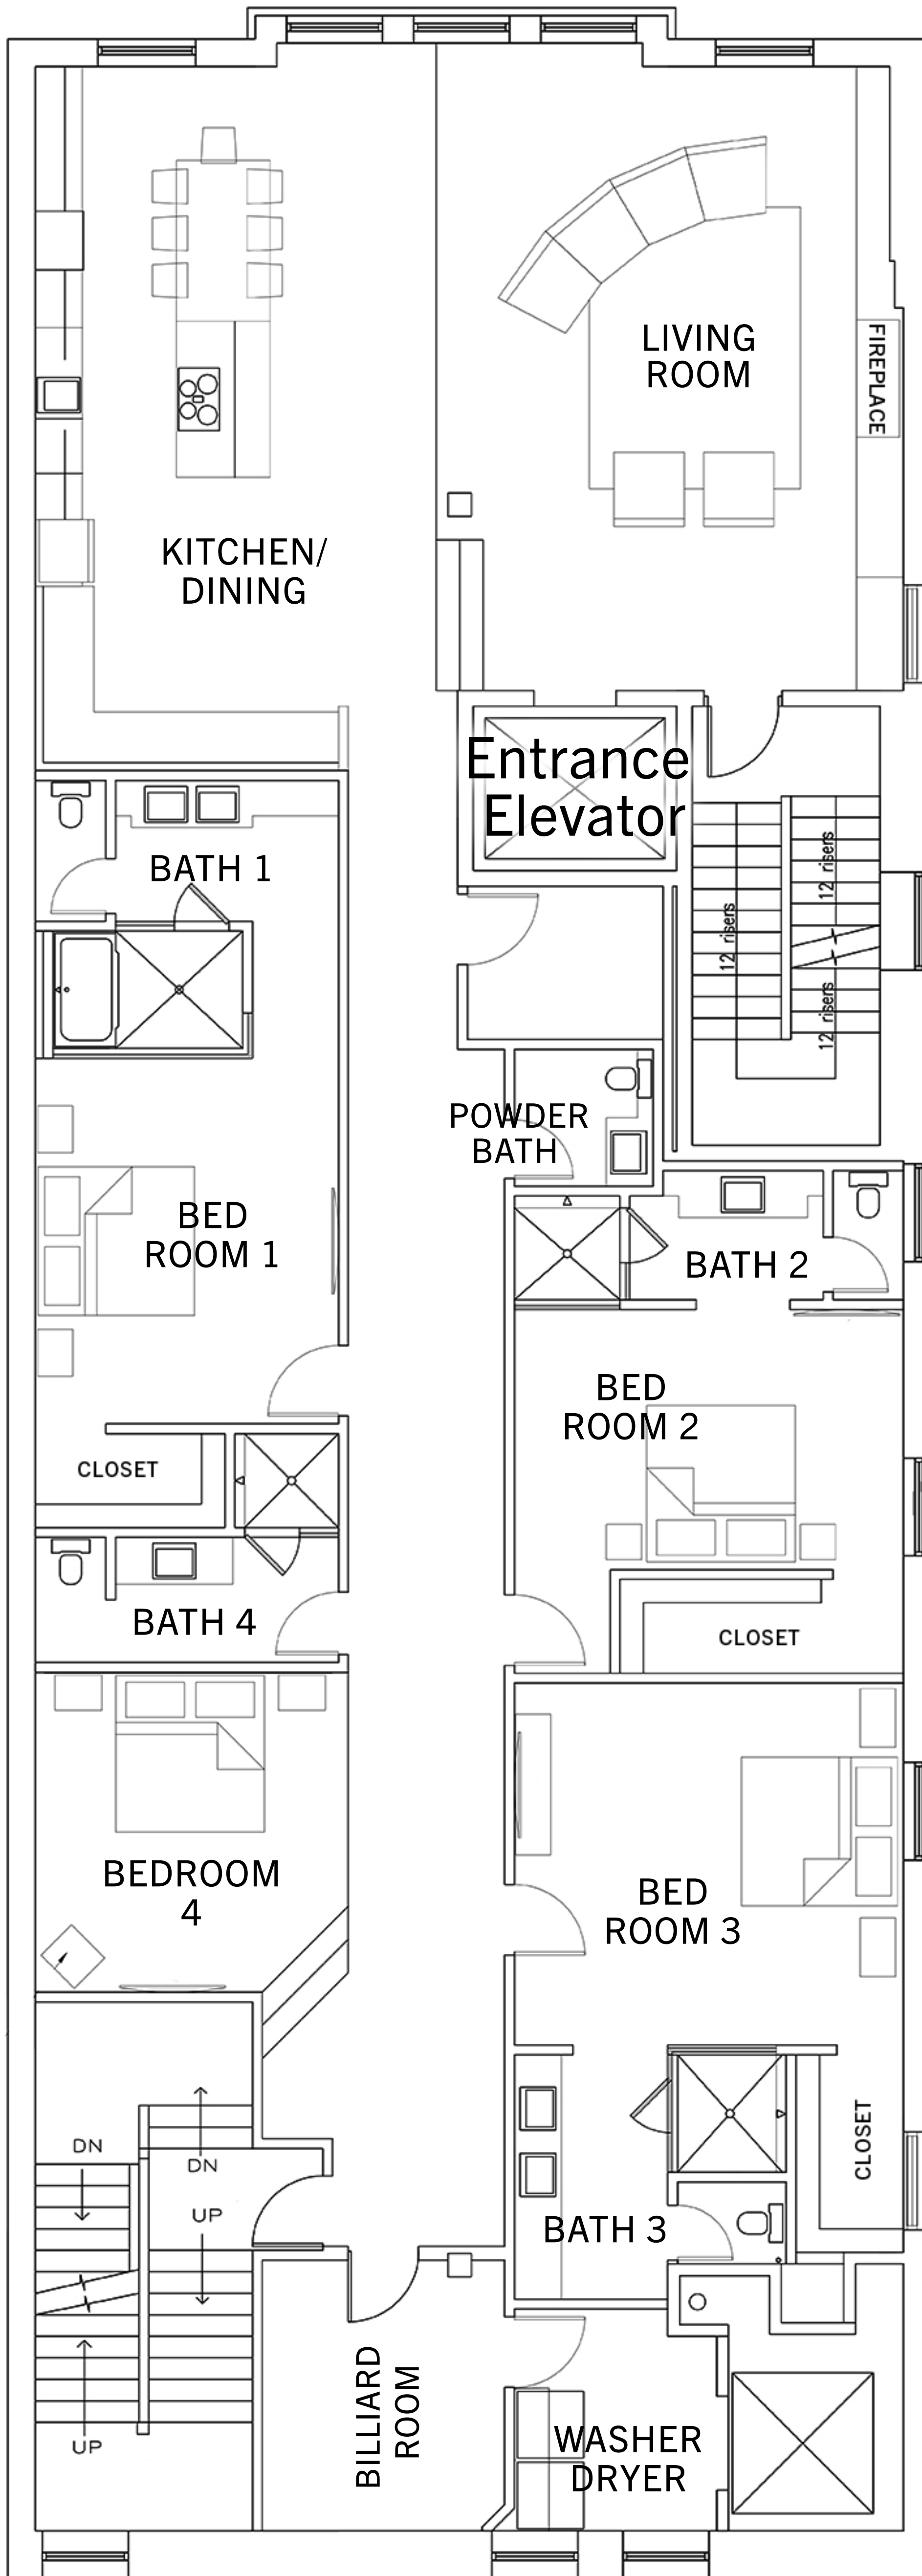

PRODUCERS LOFT

4,500 SF

Exit Stairs

Emergency Exit Stairs