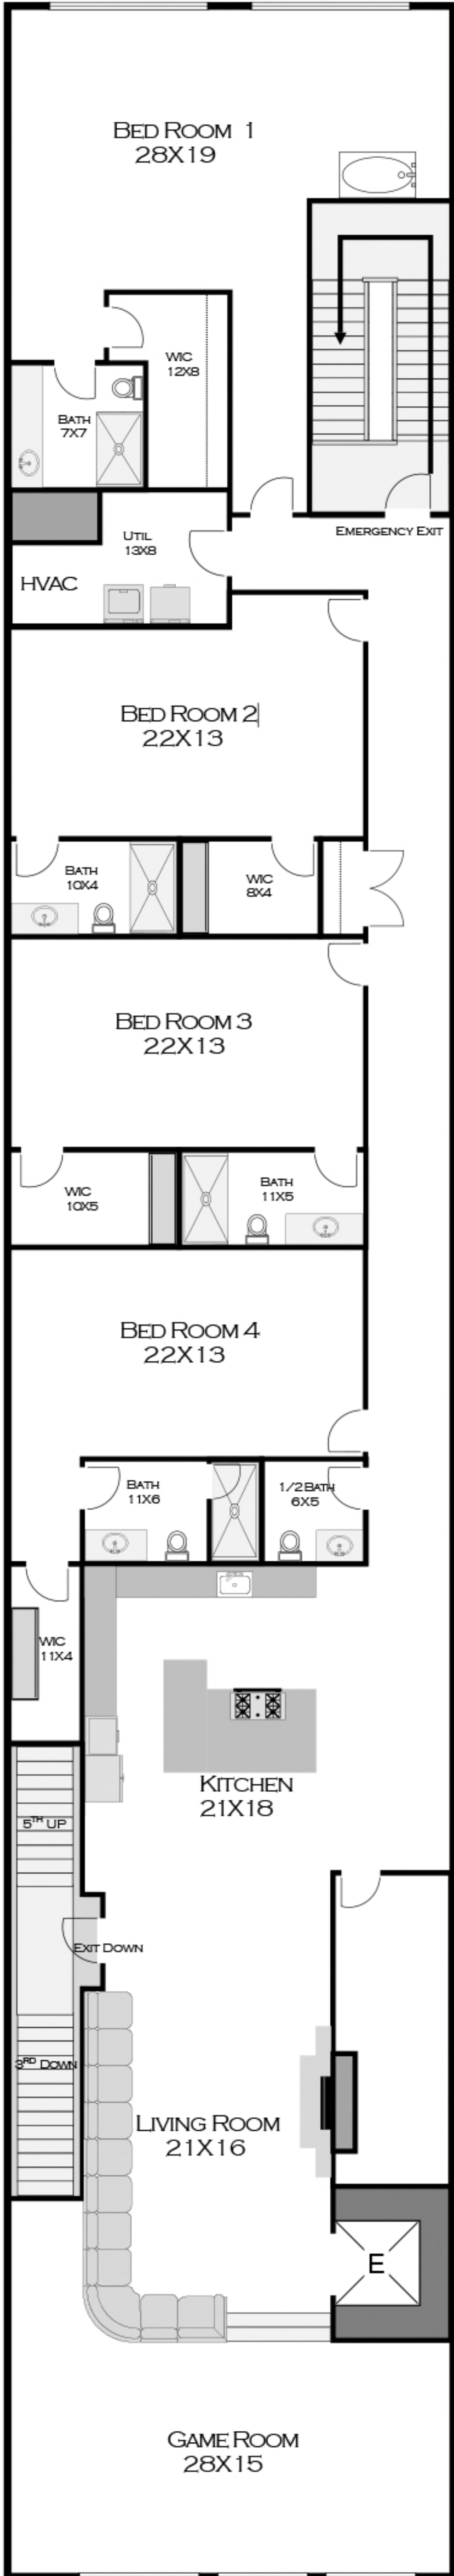

URBAN LOFT

4,401 SF

Emergency
Exit Staircase

Exit
Stairs

Elevator
Entrance