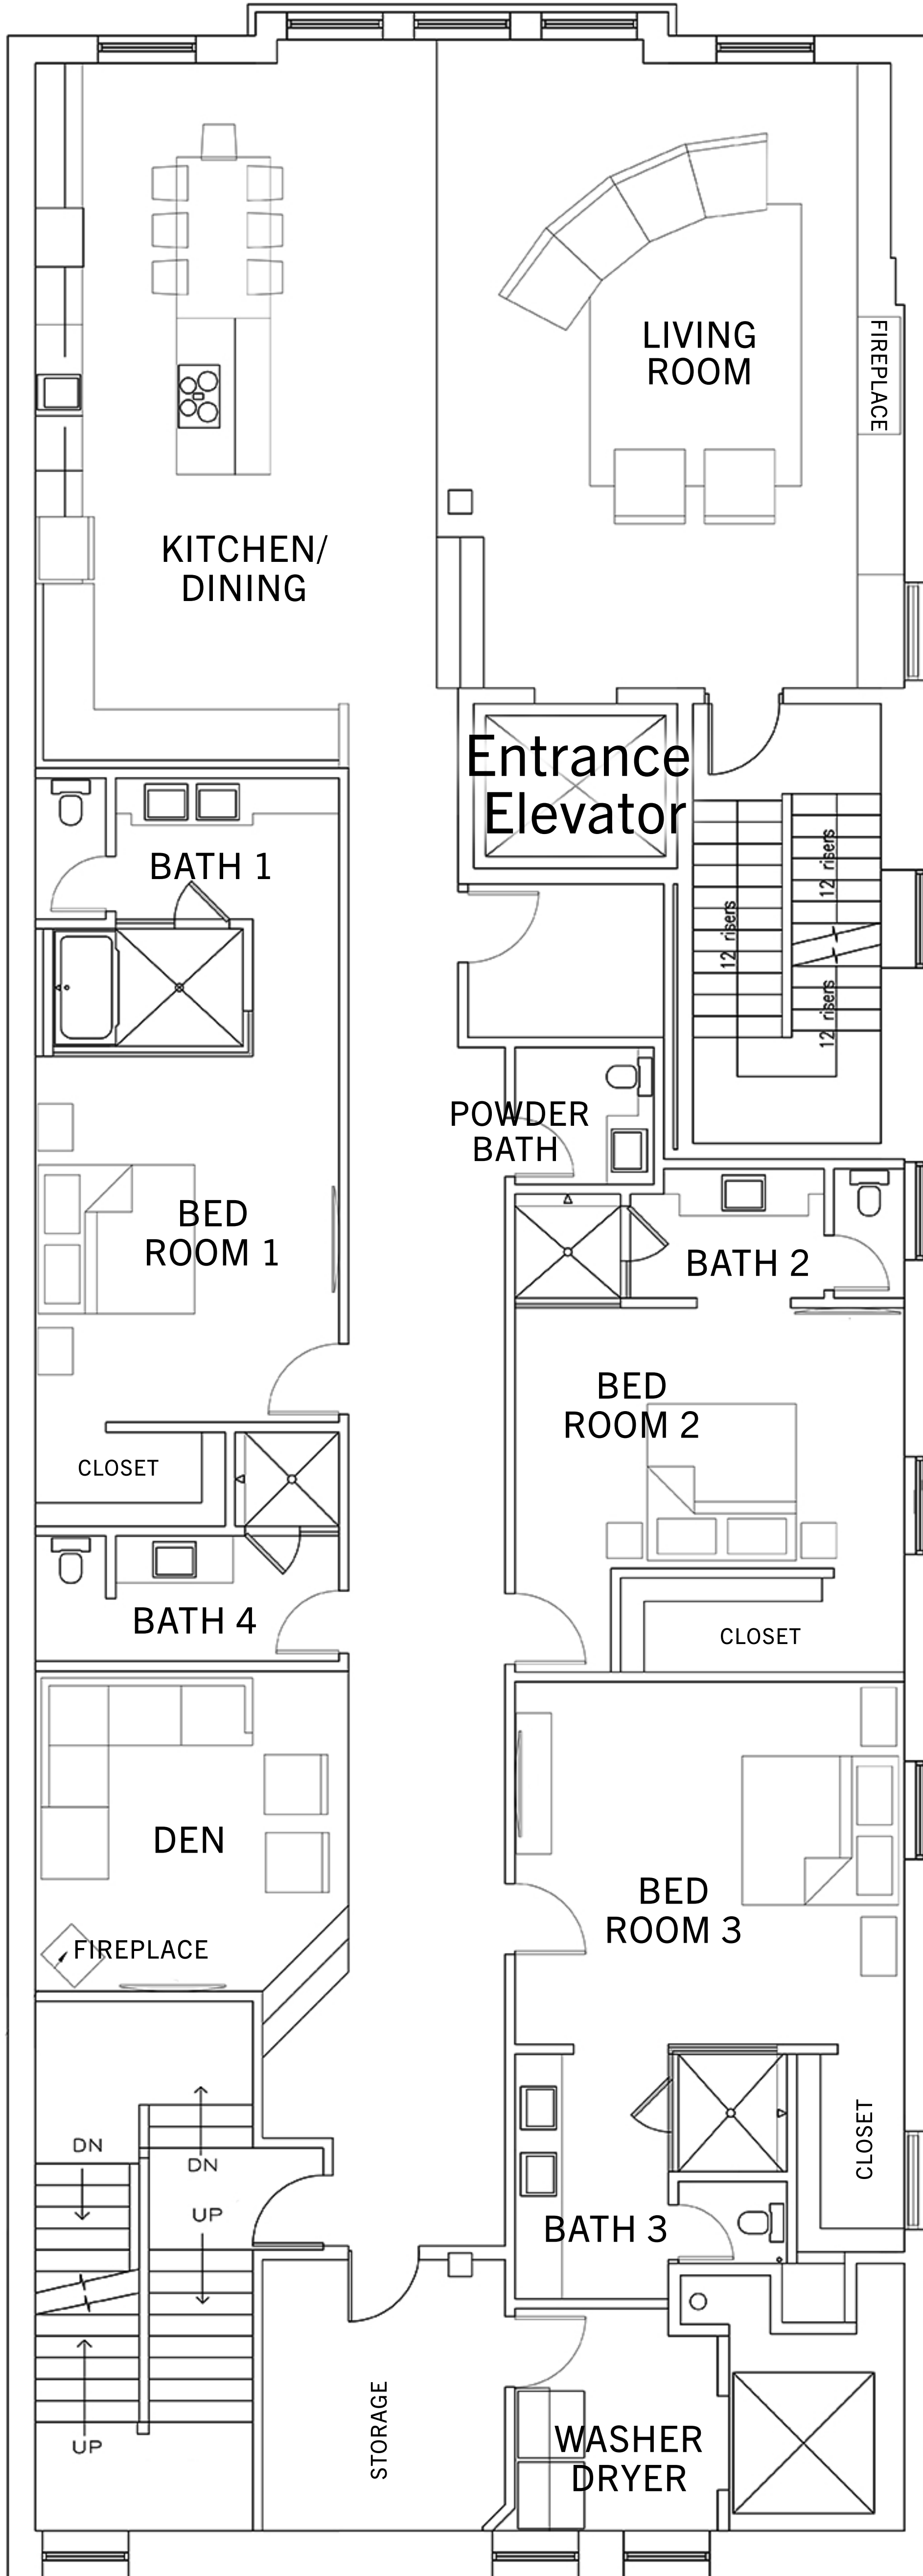

# PRODUCERS LOFT

4,500 SF

Exit Stairs

Emergency Exit Stairs